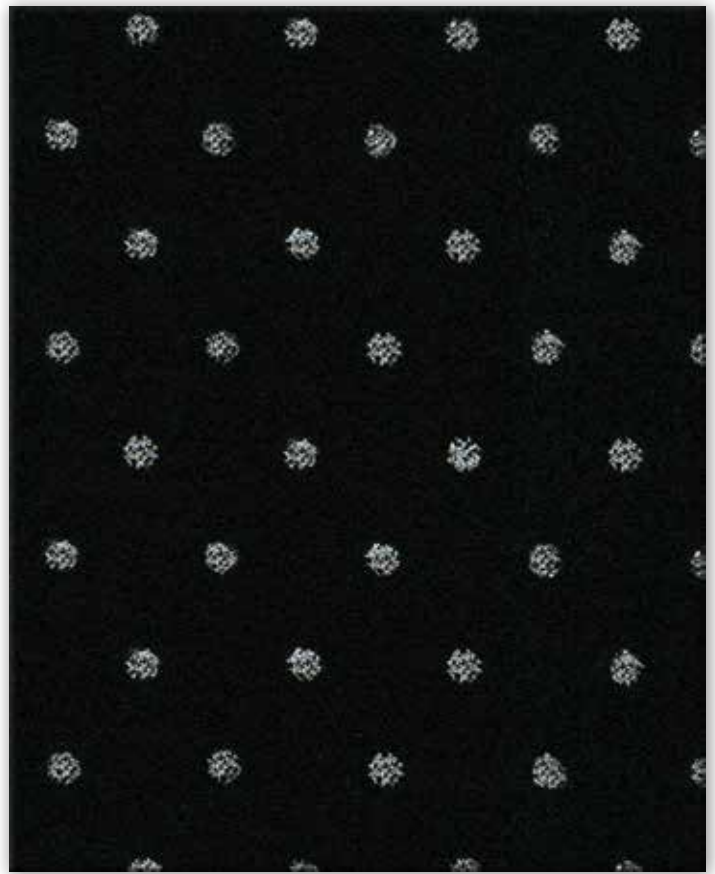

Coordinates

METALLIC DOTS

Kunin[®]
F E L T

F9M Metallic Dot on Black

D5S Silver Dot on White

D9S Silver Dot on Black

D5G Gold Dot on White

D9G Gold Dot on Black

Craft Cuts

- 9"x12" (22.9cm x 30.5cm)
24-piece single color pack
UPC coded

All Coordinates Felts
harmonize with Classic Felts

Care Instructions

Machine wash gentle
Line dry
No bleach
No iron

eco-fi®

Eco-fi® is a PET fiber made with up to 100% recycled purified plastic bottles.